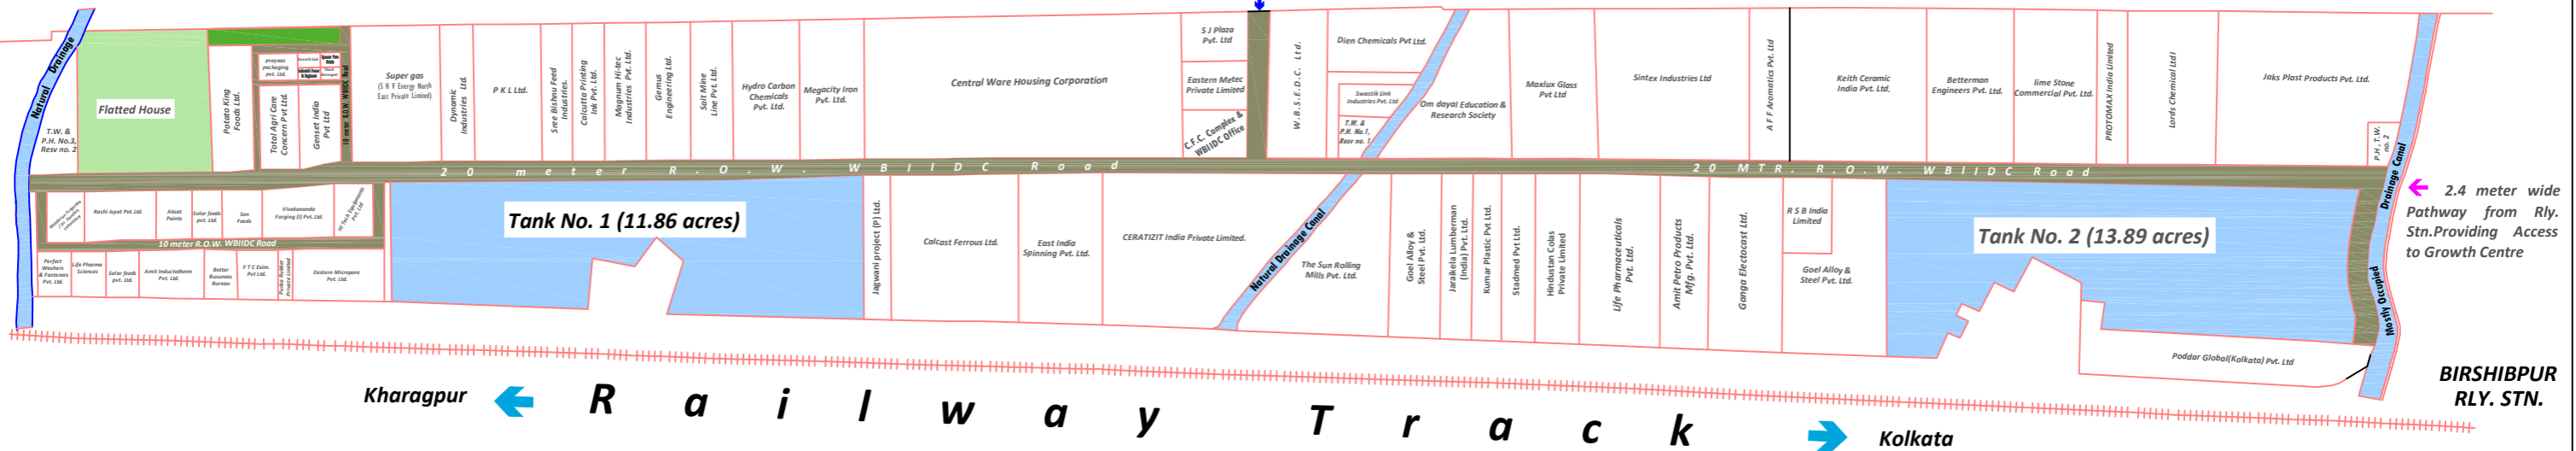

NATIONAL HIGHWAY NO. 6

← Kharagpur

Kolkata →

Entrance From
N.H. 6

← Kharagpur **R a i l w a y T r a c k** → Kolkata

BIRSHIBPUR
RLY. STN.

Uluberia Industrial Growth Centre

Notes :

1. Total area of land of the Growth Centre : 160.43 Acres
2. Mouzas : Amraberia, J.L. No. 8
Chandipur, J.L. No. 9
Harinarayan Chawk, J.L. No. 55

Legends :

1. Internal Roads shown thus:
2. Water Bodies shown thus:
3. Flatted two storey Factory Building Shown Thus